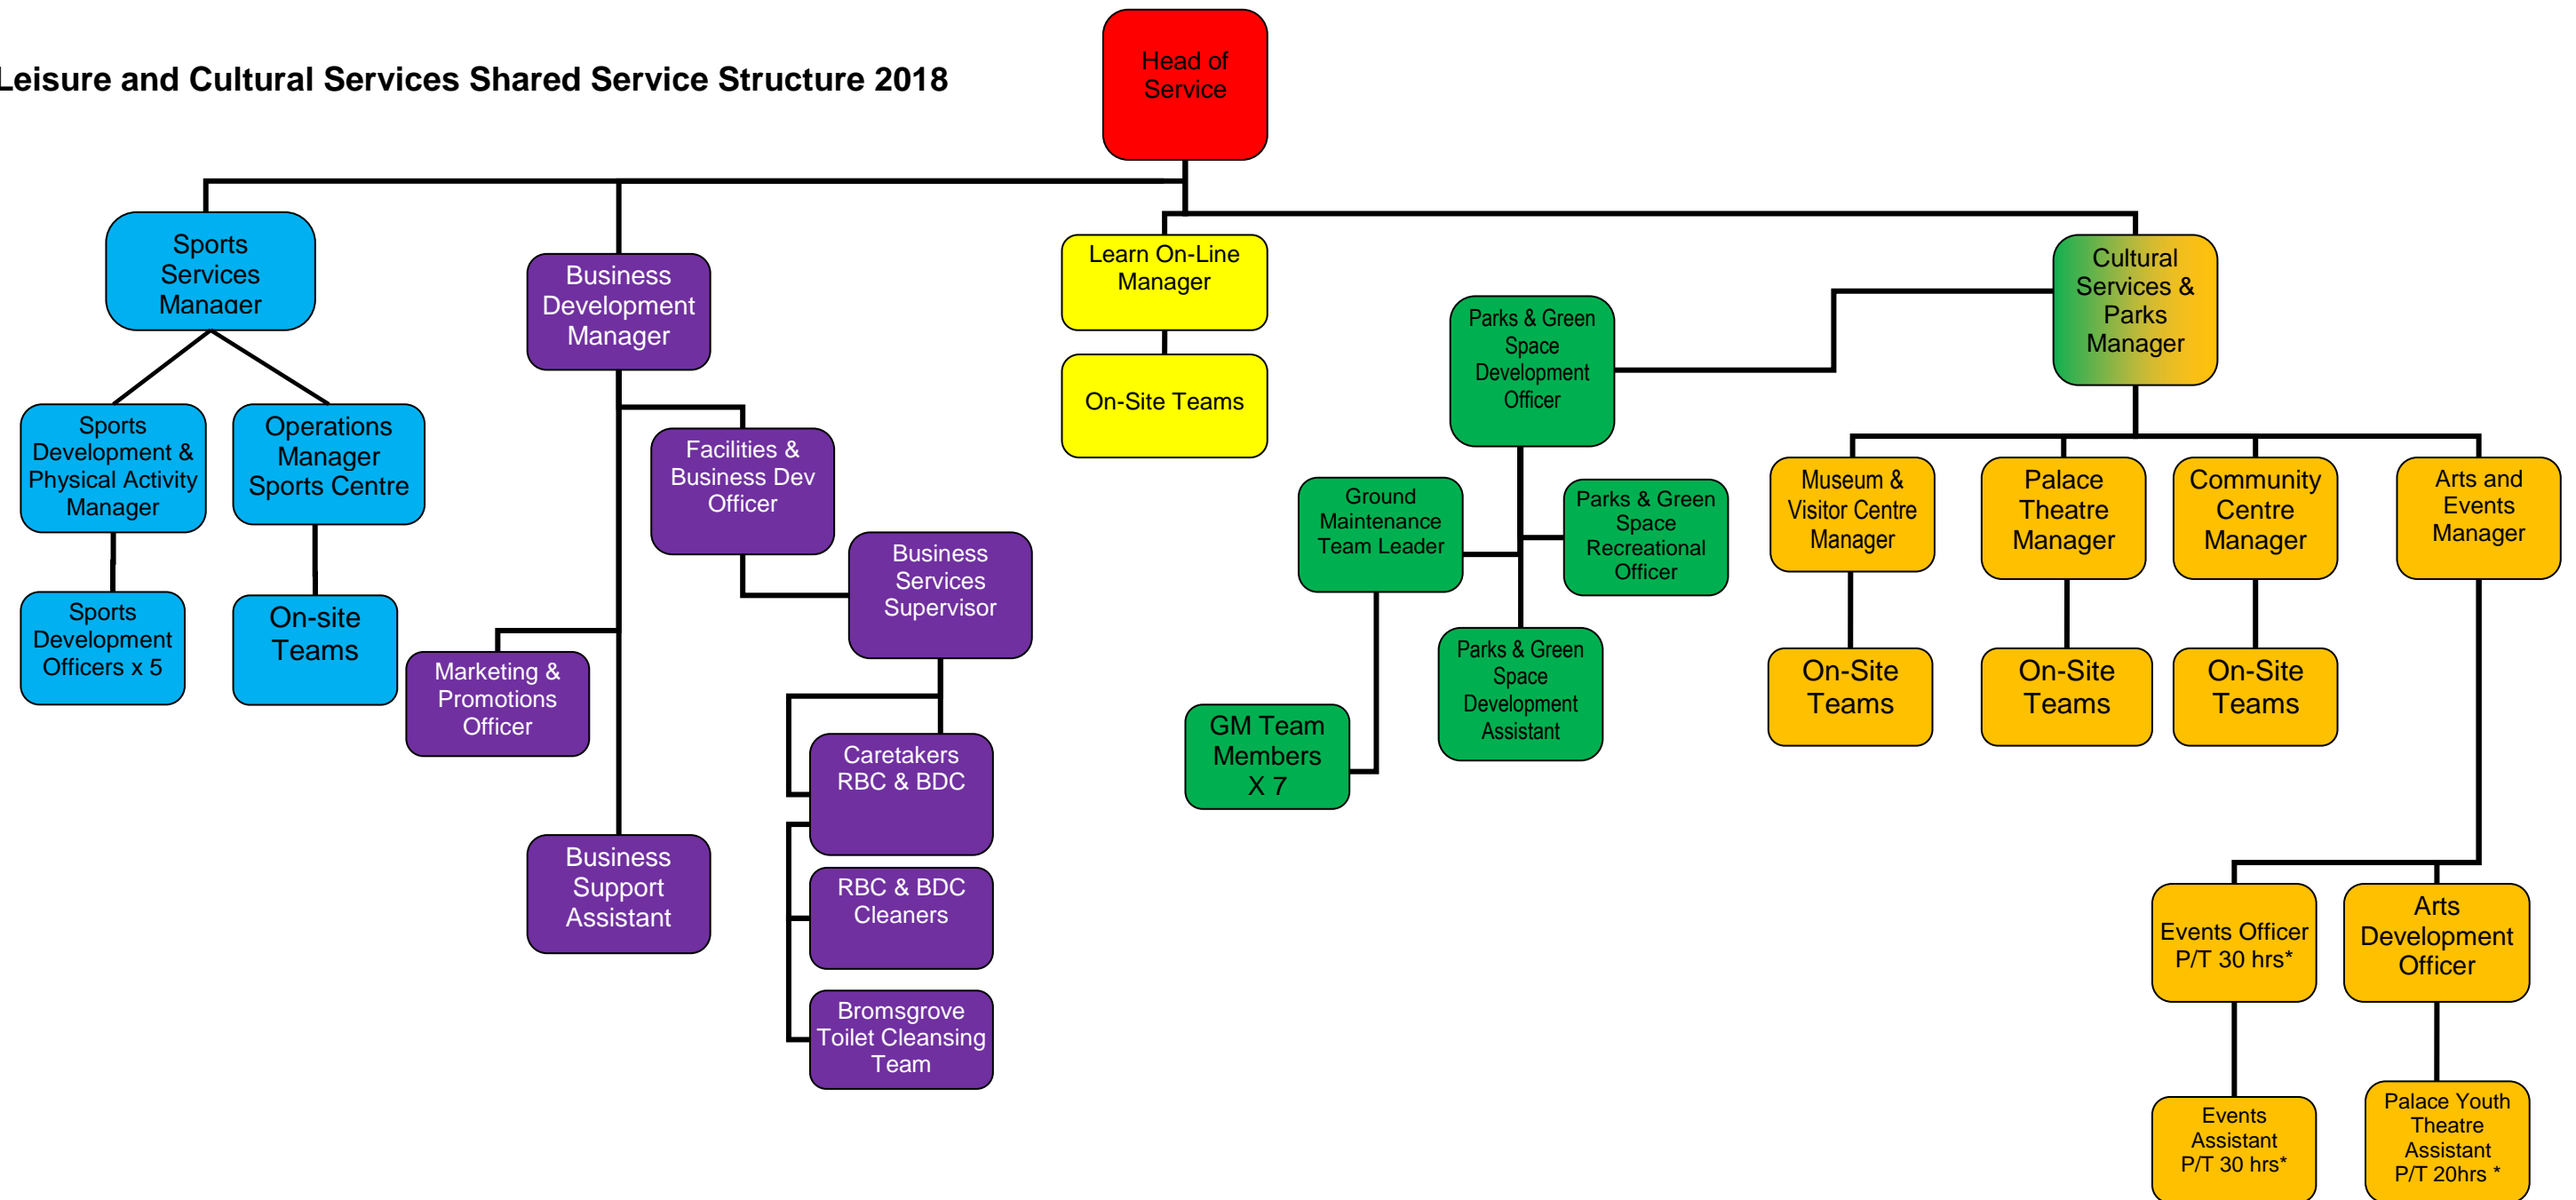

Leisure and Cultural Services Shared Service Structure 2018

All posts full time other than those specified

*** Annualised Contracts**